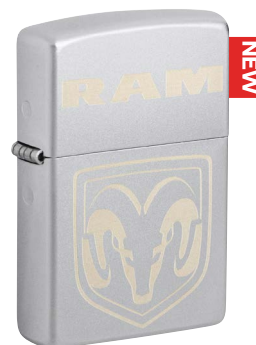

Ram Available in select countries. Some restrictions apply.

60006796
48763-000002
Ram
Satin Chrome
Laser Engrave

Ram is a registered trademark of FCA US LLC and used under license by Zippo Manufacturing Company.

259 464
KVP € 57,80