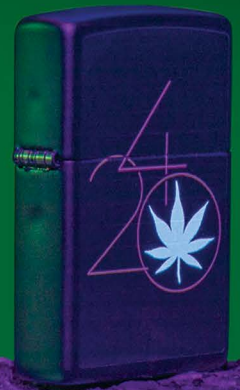

259 502
KVP € 74,20

60006901
48900-000002
Brushed Chrome
Color Image

259 503
KVP € 52,50

60006904
48882-000002
Black Matte
Black Light

259 504
KVP € 71,00

Playboy

Available in select countries.
Some restrictions apply.

60006792
48744-000002
Playboy
White Matte
Color Image

259 505
KVP € 74,20

© 2023 Playboy Enterprises International, Inc. Playboy and the Rabbit Head Design are trademarks of Playboy Enterprises International, Inc. and used under license by Zippo Manufacturing Company.