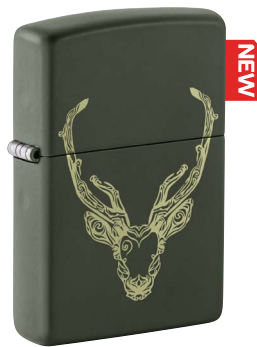

60006862
48857-000002
Green Matte
Laser Engrave

259 473
KVP € 63,50