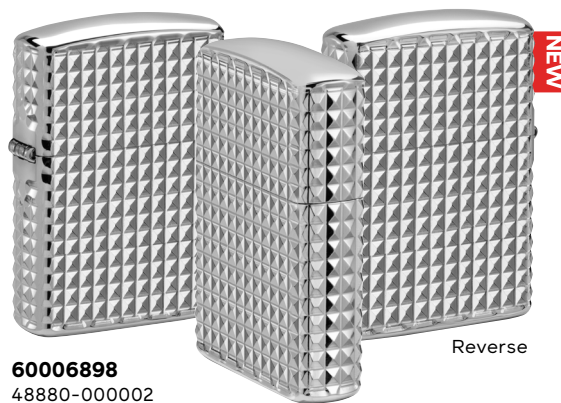

L **60006898**
48880-000002
Armor®
High Polish Chrome
Multicut
259 529
KVP € 242,00